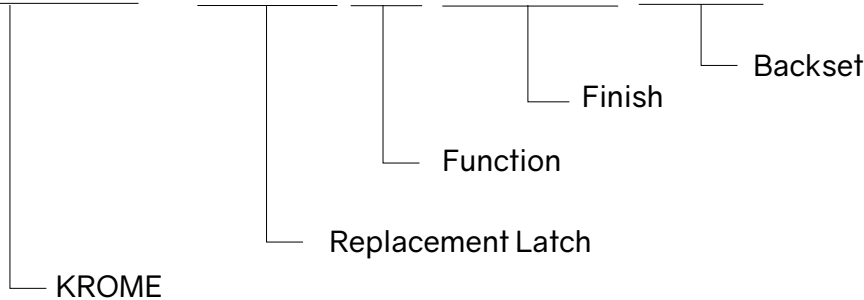

## REPLACEMENT LATCHES

Square Corner Deadbolt Latch (RDB)

Deadlatch (RDL)

Square Corner Springlatch (RSL)

Gate Latch (GL)

### HOW TO ORDER

K R O M - R D L 5 3 C 3 2 D 2 3 8

Item Number	Function	Finish	Backset
RDB	Single (51)	Satin Chrome (C26D) Bright Brass (C3)	2-3/8" 2-3/4"
Note: compatible with 25DB60			

Item Number	Function	Finish	Backset
RDL	Entry (53)	Satin Chrome (C26D) Stainless Steel (C32D)	2-3/8" 2-3/4"

Item Number	Function	Finish	Backset
RSL	Passage (10)	Satin Chrome (C26D)	2-3/8" 2-3/4"

Item Number	Function	Finish	Backset
GL		Satin Chrome (C26D)	2-3/4"
Note: to be used with a deadbolt			