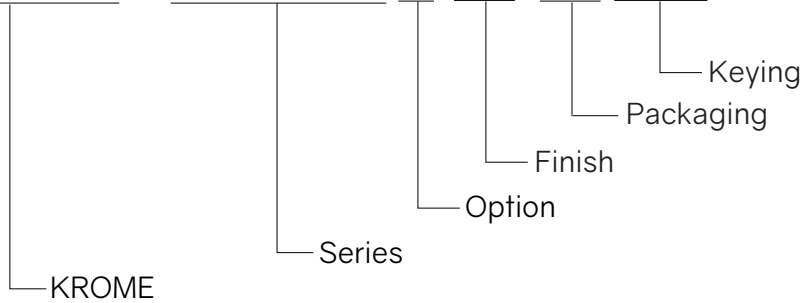

55803 SERIES REMOVABLE CORE CAM LOCK

HOW TO ORDER

K R O M E - 5 5 8 0 3 J 1 4 1 1 K D

Item Series	Option	Finish	Packaging	Keying	Key code
•55803	•Full Thread Shell (J)	•Nickel (14) •Dull Black (353)	•Poly Bagged	•Keyed Different (KD) •Keyed Alike (KA) •Keyed Different (KD)	•549 •560

SPECIFICATIONS

- **Keying**
 - N54G Brass Milled Key
 - Up to 200 Combinations
 - 5 Brass Disc Tumblers
 - Keyed Alike (KA)
 - Keyed Different (KD)
- **Finish**
 - Nickel (14)
 - Dull Black (353)
- **Numbering**
 - Key blank standard

TECHNICAL DIMENSIONS

Product*	DIMENSIONS		
	A	B	C
55800 Series	$1\frac{1}{4}"$ (32 mm)	$1\frac{3}{16}"$ (21 mm)	$1\frac{1}{16}"$ (17mm)
55700 Series	$1\frac{1}{4}"$ (32 mm)	$1\frac{3}{16}"$ (21 mm)	$1\frac{1}{16}"$ (17mm)
55900 Series	$1\frac{1}{4}"$ (32 mm)	$1\frac{3}{16}"$ (21 mm)	$\frac{3}{4}"$ (19mm)