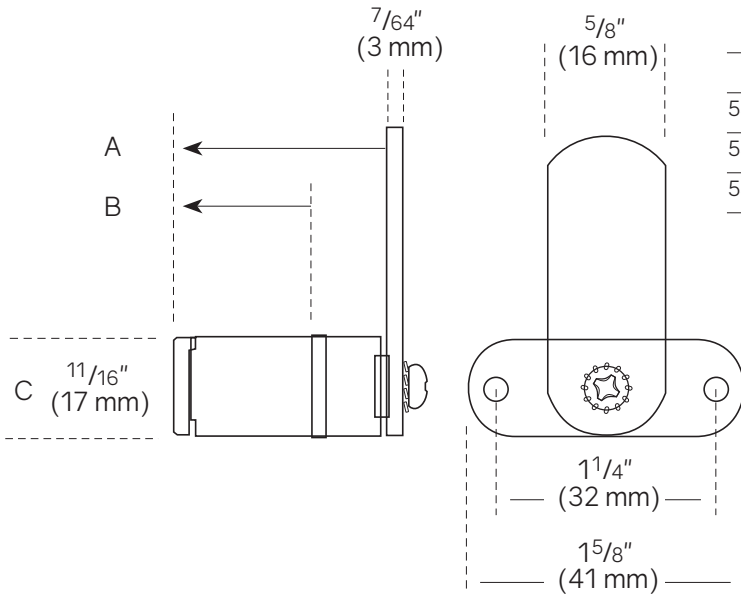

55803 SERIES REMOVABLE CORE CAM LOCK

HOW TO ORDER

K R O M E - 5 5 8 0 3 J 1 4 1 1 K D

Item Series	Option	Finish	Packaging	Keying	Key code
•55803	•Full Thread Shell (J)	•Nickel (14) •Dull Black (353)	•Poly Bagged	•Keyed Different (KD) •Keyed Alike (KA) •Keyed Different (KD)	•549 •560

SPECIFICATIONS

- **Keying**
 - N54G Brass Milled Key
 - Up to 200 Combinations
 - 5 Brass Disc Tumblers
 - Keyed Alike (KA)
 - Keyed Different (KD)
- **Finish**
 - Nickel (14)
 - Dull Black (353)
- **Numbering**
 - Key blank standard

TECHNICAL DIMENSIONS

Product*	DIMENSIONS		
	A	B	C
55800 Series	$1\frac{1}{4}"$ (32 mm)	$1\frac{3}{16}"$ (21 mm)	$1\frac{1}{16}"$ (17mm)
55700 Series	$1\frac{1}{4}"$ (32 mm)	$1\frac{3}{16}"$ (21 mm)	$1\frac{1}{16}"$ (17mm)
55900 Series	$1\frac{1}{4}"$ (32 mm)	$1\frac{3}{16}"$ (21 mm)	$\frac{3}{4}"$ (19mm)