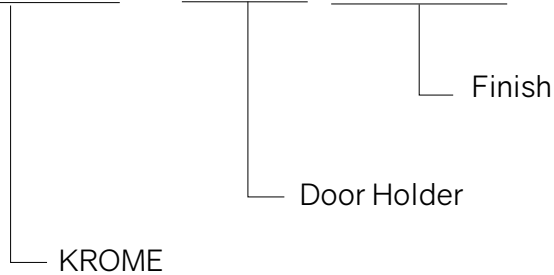

DOOR HOLDER

SPECIFICATIONS

- Cast alloy door holder
- Durable rubber tips
- Polybagged with sheet metal screws
- Finish: C26D (satin chrome)

HOW TO ORDER

K R O M - D H 5 C 2 6 D

Item Number	Finish	Note
DH5	Satin chrome (C26D)	
DH5R		Replacement rubber tip for DH5