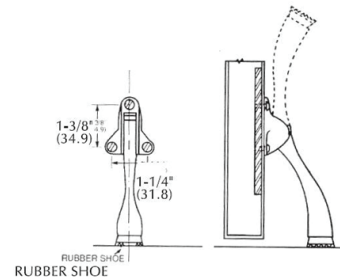

DOOR HOLDER

SPECIFICATIONS

- Cast alloy door holder
- Durable rubber tips
- Polybagged with sheet metal screws
- Finish: C26D (satin chrome)

HOW TO ORDER

K R O M - D H 5 C 2 6 D

Item Number	Finish	Note
DH5	Satin chrome (C26D)	
DH5R		Replacement rubber tip for DH5