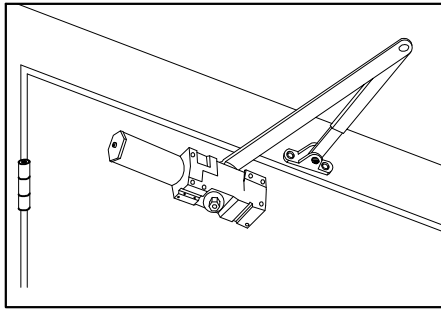

### GRADE 1 HEAVY DUTY COMMERCIAL DOOR CLOSER

With Cover

#### SPECIFICATIONS

- Certification:
  - ANSI/BHMA A 156.4 Grade 1
  - UL/CUL Listed
  - UL 10C 3 hours fire rating
- Materials of Closer body: Cast iron
- Materials of Closer arm: Forged steel for high traffic
- Handing: Non handed
- Cover: Full plastic cover included
- Adjustment:
  - Spring power size adjustable 1-6
  - Adjustable Backcheck
  - Adjustable sweep speed
  - Adjustable latching speed
  - Adjustable delayed action
- Rack and Pinion: Double Heat treated
- Bearings: Full needle bearing for high efficiency
- Fluid: Anti-Freeze and fire-proof
- Screws: Standard packing, sex nuts included
- Finish: Aluminum, Bronze and Black
- Installation type: Tri-packed (regular arm, top jamb and Parallel arm mounting)
- Limited Warranty: 10 years

STANDARD MOUNT  
(PULL SIDE)

TOP JAMB MOUNT  
(PUSH SIDE)

PARALLEL MOUNT  
(PUSH SIDE)

### TECHNICAL DIMENSIONS

Description	Dimensions
A. Length of Closer Body	11" (280 mm)
B. Horizontal Mounting Holes	1" (25.4 mm)
C. Vertical Mounting Holes	2-1/4" (57 mm)
D. Closer Body Height	2-3/4" (70 mm)
E. Projection from Door	2" (51mm)
F. Arm Shoes Spacing	1-15/16" (49.2 mm)