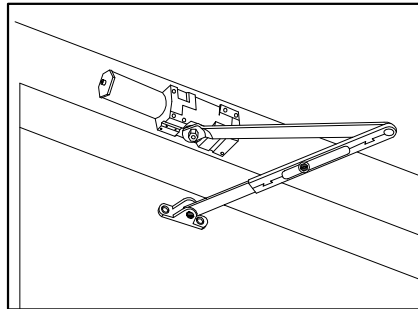

### GRADE 1 HEAVY DUTY COMMERCIAL DOOR CLOSER

With Cover

#### SPECIFICATIONS

- Certification:
  - ANSI/BHMA A 156.4 Grade 1
  - UL/CUL Listed
  - UL 10C 3 hours fire rating
- Materials of Closer body: Cast iron
- Materials of Closer arm: Forged steel for high traffic
- Handing: Non handed
- Cover: Full plastic cover included
- Adjustment:
  - Spring power size adjustable 1-6
  - Adjustable Backcheck
  - Adjustable sweep speed
  - Adjustable latching speed
  - Adjustable delayed action
- Rack and Pinion: Double Heat treated
- Bearings: Full needle bearing for high efficiency
- Fluid: Anti-Freeze and fire-proof
- Screws: Standard packing, sex nuts included
- Finish: Aluminum, Bronze and Black
- Installation type: Tri-packed (regular arm, top jamb and Parallel arm mounting)
- Limited Warranty: 10 years

STANDARD MOUNT  
(PULL SIDE)

TOP JAMB MOUNT  
(PUSH SIDE)

PARALLEL MOUNT  
(PUSH SIDE)

### TECHNICAL DIMENSIONS

Description	Dimensions
A. Length of Closer Body	11" (280 mm)
B. Horizontal Mounting Holes	1" (25.4 mm)
C. Vertical Mounting Holes	2-1/4" (57 mm)
D. Closer Body Height	2-3/4" (70 mm)
E. Projection from Door	2" (51mm)
F. Arm Shoes Spacing	1-15/16" (49.2 mm)