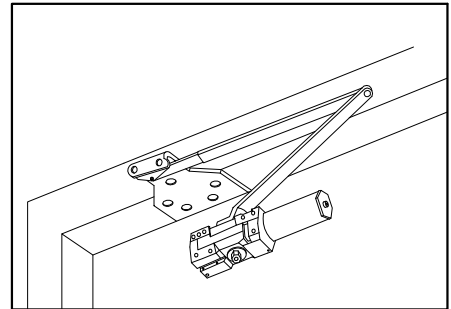

### GRADE 1 HEAVY DUTY COMMERCIAL DOOR CLOSER

With Cover

#### SPECIFICATIONS

- Certification:
  - ANSI/BHMA A 156.4 Grade 1
  - UL/CUL Listed
  - UL 10C 3 hours fire rating
- Materials of Closer body: Cast iron
- Materials of Closer arm: Forged steel for high traffic
- Handing: Non handed
- Cover: Full plastic cover included
- Adjustment:
  - Spring power size adjustable 1-6
  - Adjustable Backcheck
  - Adjustable sweep speed
  - Adjustable latching speed
  - Adjustable delayed action
- Rack and Pinion: Double Heat treated
- Bearings: Full needle bearing for high efficiency
- Fluid: Anti-Freeze and fire-proof
- Screws: Standard packing, sex nuts included
- Finish: Aluminum, Bronze and Black
- Installation type: Tri-packed (regular arm, top jamb and Parallel arm mounting)
- Limited Warranty: 10 years

STANDARD MOUNT  
(PULL SIDE)

TOP JAMB MOUNT  
(PUSH SIDE)

PARALLEL MOUNT  
(PUSH SIDE)