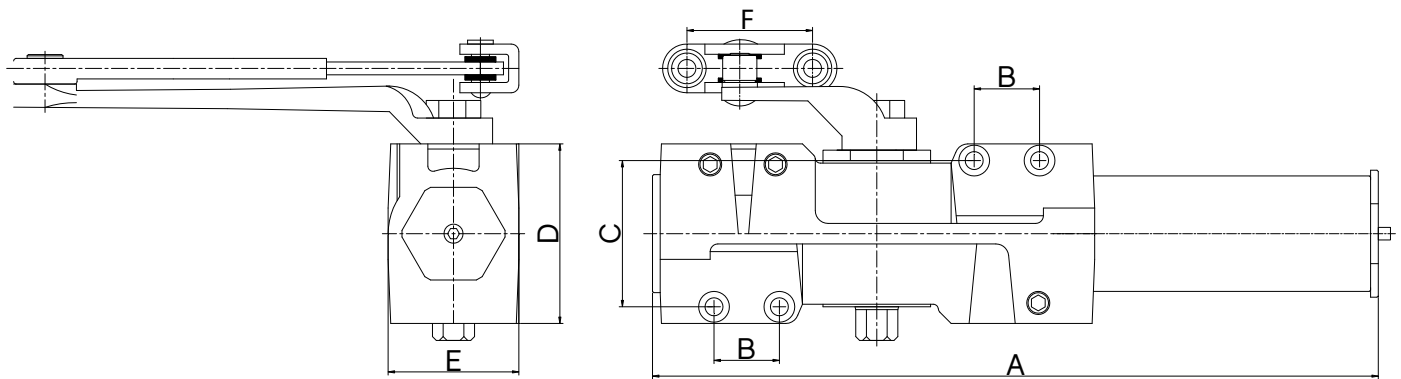

#### SPECIFICATIONS

- Certification:
  - ANSI/BHMA A 156.4 Grade 1
  - UL/CUL Listed
  - UL 10C 3 hours fire rating
- Materials of Closer body: Cast iron
- Materials of Closer arm: Forged steel for high traffic
- Handing: Non handed
- Cover: Full plastic cover included
- Adjustment:
  - Spring power size adjustable 1-6
  - Adjustable Backcheck
  - Adjustable sweep speed
  - Adjustable latching speed
  - Adjustable delayed action
- Rack and Pinion: Double Heat treated
- Bearings: Full needle bearing for high efficiency
- Fluid: Anti-Freeze and fire-proof
- Screws: Standard packing, sex nuts included
- Finish: Aluminum, Bronze and Black
- Installation type: Tri-packed (regular arm, top jamb and Parallel arm mounting)
- Limited Warranty: 10 years

STANDARD MOUNT  
(PULL SIDE)

TOP JAMB MOUNT  
(PUSH SIDE)

PARALLEL MOUNT  
(PUSH SIDE)

### TECHNICAL DIMENSIONS

Description	Dimensions
A. Length of Closer Body	11" (280 mm)
B. Horizontal Mounting Holes	1" (25.4 mm)
C. Vertical Mounting Holes	2-1/4" (57 mm)
D. Closer Body Height	2-3/4" (70 mm)
E. Projection from Door	2" (51mm)
F. Arm Shoes Spacing	1-15/16" (49.2 mm)