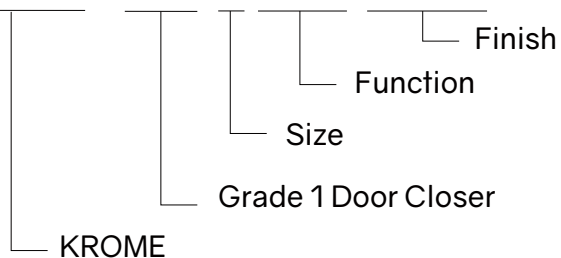

910 series metal cover non-handed	Item number: A910MC Finish: 689
910 series plastic cover	Item number: A910PC Finish: 689

HOW TO ORDER

KROM - 9 1 0 D A 6 8 9

Item Number	Size	Function	Finish
91	Adjustable 1-6 (0)	Delayed Action (DA)	Aluminum (689) Black (693) Dark Bronze (695)
Note: Tri-packed, with backcheck and delayed action